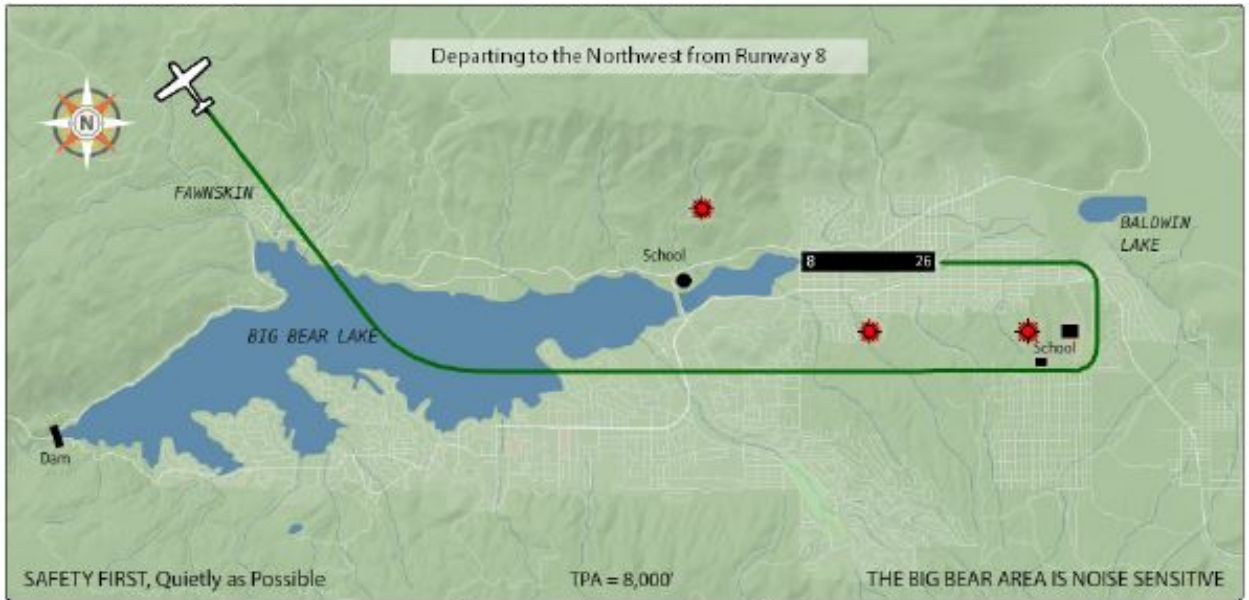

ARRIVALS				FREQUENCIES		DEPARTURES			
Runway 8 from	W	NW	NE	AWOS-3	135.925 (909) 585-4033	Runway 8 to	W	NW	NE
Runway 26 from	W	NW	NE	Unicom	122.725	Runway 26 to	W	NW	NE
Aircraft landing Runway 08 please avoid the round school and playground on final approach; stay south of school over water until you pass the school.				SoCal App 127.00 (West bound)		Departing aircraft Runway 26 execute 10° left turn at END OF RUNWAY. AVOID SCHOOL (round building) and PLAYGROUNDS.			
				LA Center 126.35 (East bound)					

ARRIVALS				FREQUENCIES		DEPARTURES			
Runway 8 from	W	NW	NE	AWOS-3	135.925 (909) 585-4033	Runway 8 to	W	NW	NE
Runway 26 from	W	NW	NE	Unicom	122.725	Runway 26 to	W	NW	NE
Aircraft landing Runway 08 please avoid the round school and playground on final approach; stay south of school over water until you pass the school.				SoCal App 127.00 (West bound)		Departing aircraft Runway 08 execute a 10° left turn at END OF RUNWAY. Do not overfly schools on departure.			
				LA Center 126.35 (East bound)					