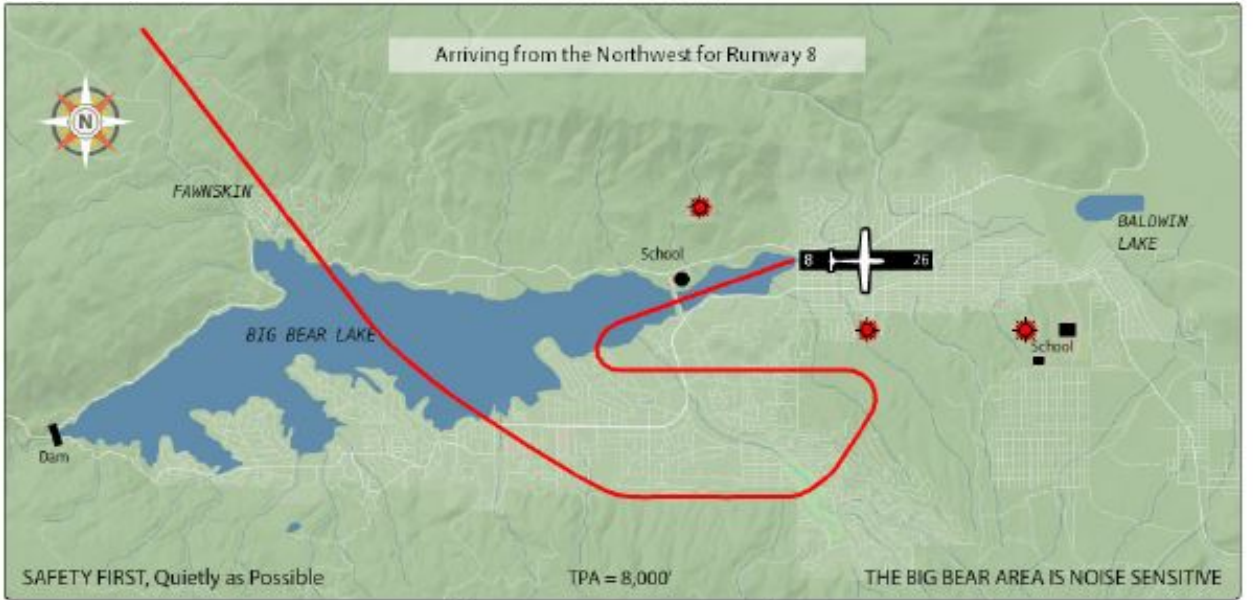

ARRIVALS				FREQUENCIES		DEPARTURES			
Runway 8 from	W	NW	NE	AWOS-3	135.925 (909) 585-4033	Runway 8 to	W	NW	NE
Runway 26 from	W	NW	NE	Unicom	122.725	Runway 26 to	W	NW	NE
Aircraft landing Runway 08 please avoid the round school and playground on final approach; stay south of school over water until you pass the school.				SoCal App 127.00 (West bound)		Departing aircraft Runway 26 execute 10° left turn at END OF RUNWAY. AVOID SCHOOL (round building) and PLAYGROUNDS.			
				LA Center 126.35 (East bound)					

ARRIVALS				FREQUENCIES		DEPARTURES			
Runway 8 from	W	NW	NE	AWOS-3	135.925 (909) 585-4033	Runway 8 to	W	NW	NE
Runway 26 from	W	NW	NE	Unicom	122.725	Runway 26 to	W	NW	NE
Aircraft landing Runway 08 please avoid the round school and playground on final approach; stay south of school over water until you pass the school.				SoCal App 127.00 (West bound)		Departing aircraft Runway 08 execute a 10° left turn at END OF RUNWAY. Do not overfly schools on departure.			
				LA Center 126.35 (East bound)					