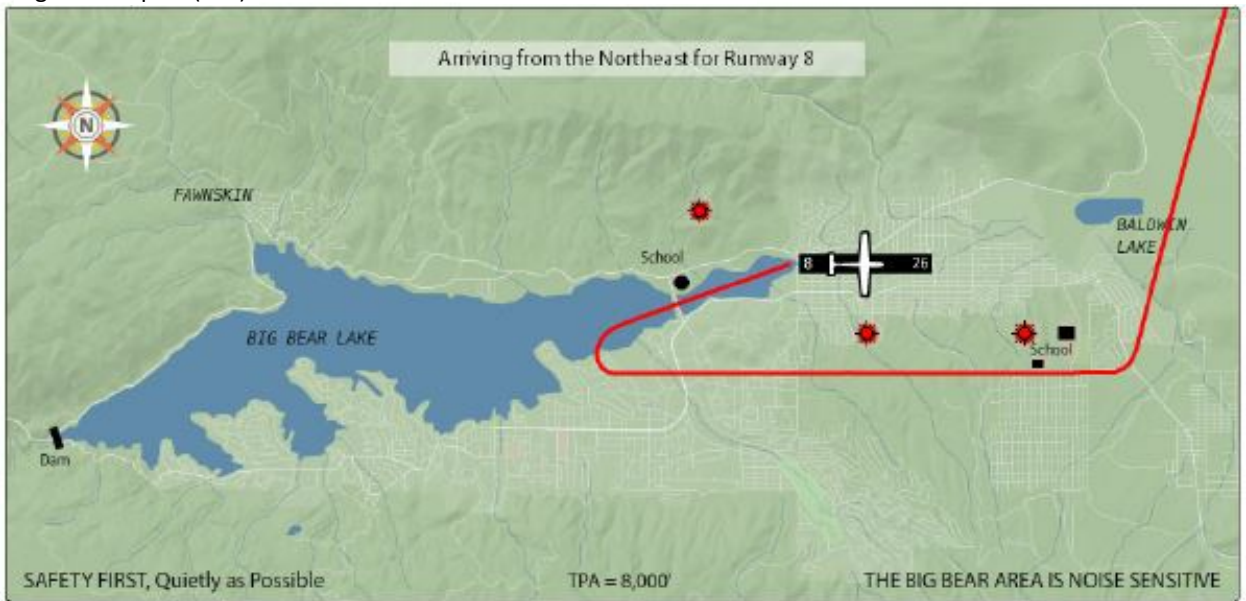

ARRIVALS				FREQUENCIES		DEPARTURES			
Runway 8 from	W	NW	NE	AWOS-3	135.925 (909) 585-4033	Runway 8 to	W	NW	NE
Runway 26 from	W	NW	NE	Unicom	122.725	Runway 26 to	W	NW	NE
Aircraft landing Runway 08 please avoid the round school and playground on final approach; stay south of school over water until you pass the school.				SoCal App 127.00 (West bound)		Departing aircraft Runway 26 execute 10° left turn at END OF RUNWAY. AVOID SCHOOL (round building) and PLAYGROUNDS.			
				LA Center 126.35 (East bound)					

ARRIVALS				FREQUENCIES		DEPARTURES			
Runway 8 from	W	NW	NE	AWOS-3	135.925 (909) 585-4033	Runway 8 to	W	NW	NE
Runway 26 from	W	NW	NE	Unicom	122.725	Runway 26 to	W	NW	NE
Aircraft landing Runway 08 please avoid the round school and playground on final approach; stay south of school over water until you pass the school.				SoCal App 127.00 (West bound)		Departing aircraft Runway 08 execute a 10° left turn at END OF RUNWAY. Do not overfly schools on departure.			
				LA Center 126.35 (East bound)					